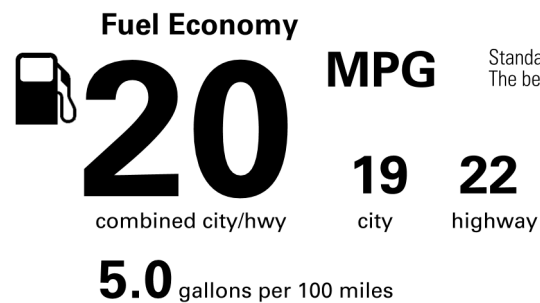

Not Original - Copy

EPA DOT Fuel Economy and Environment

Gasoline Vehicle

You spend \$7,000 more in fuel costs over 5 years compared to the average new vehicle.

Annual fuel cost \$3,100

Actual results will vary for many reasons, including driving conditions and how you drive and maintain your vehicle. The average new vehicle gets 29 MPG and costs \$8,500 to fuel over 5 years. Cost estimates are based on 15,000 miles per year at \$4.15 per gallon. MPGe is miles per gasoline gallon equivalent. Vehicle emissions are a significant cause of climate change and smog.